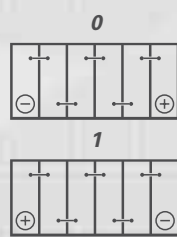

TECHNICAL INFORMATION

Technical diagrams

Layout