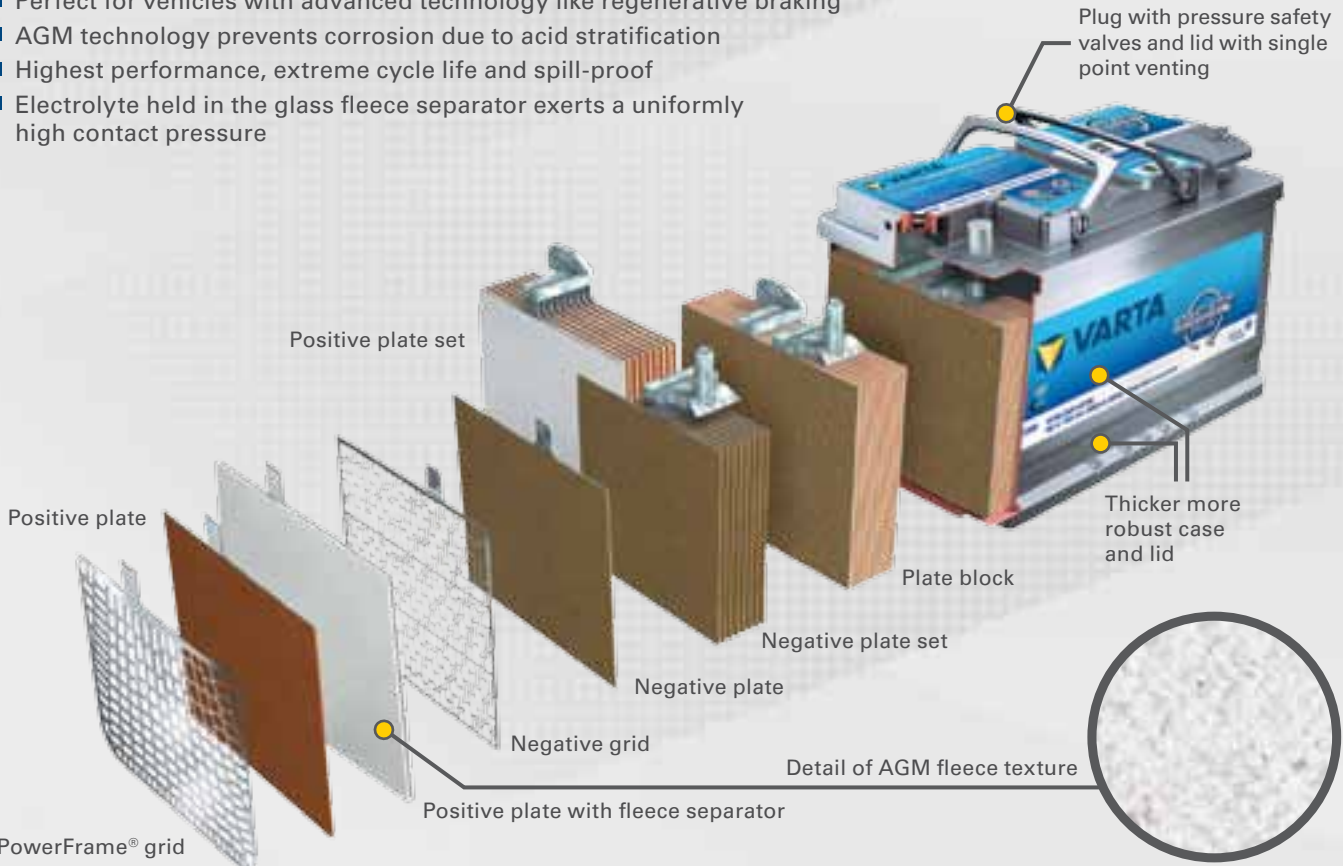

\*Compared to conventional batteries

**There's an increasing growth in demand for Start-Stop batteries**

# OUTSTANDING PERFORMANCE FOR ADVANCED START-STOP VEHICLES WITH AGM TECHNOLOGY

This market-leading product is designed especially for high-performance, premium Start-Stop vehicles with regenerative braking and other fuel-saving technologies. With this battery fitted, they'll perform at their peak, time and time again.

That's because for optimal performance of these advanced vehicle systems, it's essential to have the right battery technology. Which is why VARTA® partners with leading manufacturers to develop innovative solutions for Start-Stop vehicles. Today, VARTA is the market leader supplying virtually all leading manufacturers with AGM Technology batteries for their original equipment.

- Constructed with advanced Absorbent Glass Mat (AGM) technology
- Perfect for vehicles with advanced technology like regenerative braking
- AGM technology prevents corrosion due to acid stratification
- Highest performance, extreme cycle life and spill-proof
- Electrolyte held in the glass fleece separator exerts a uniformly high contact pressure