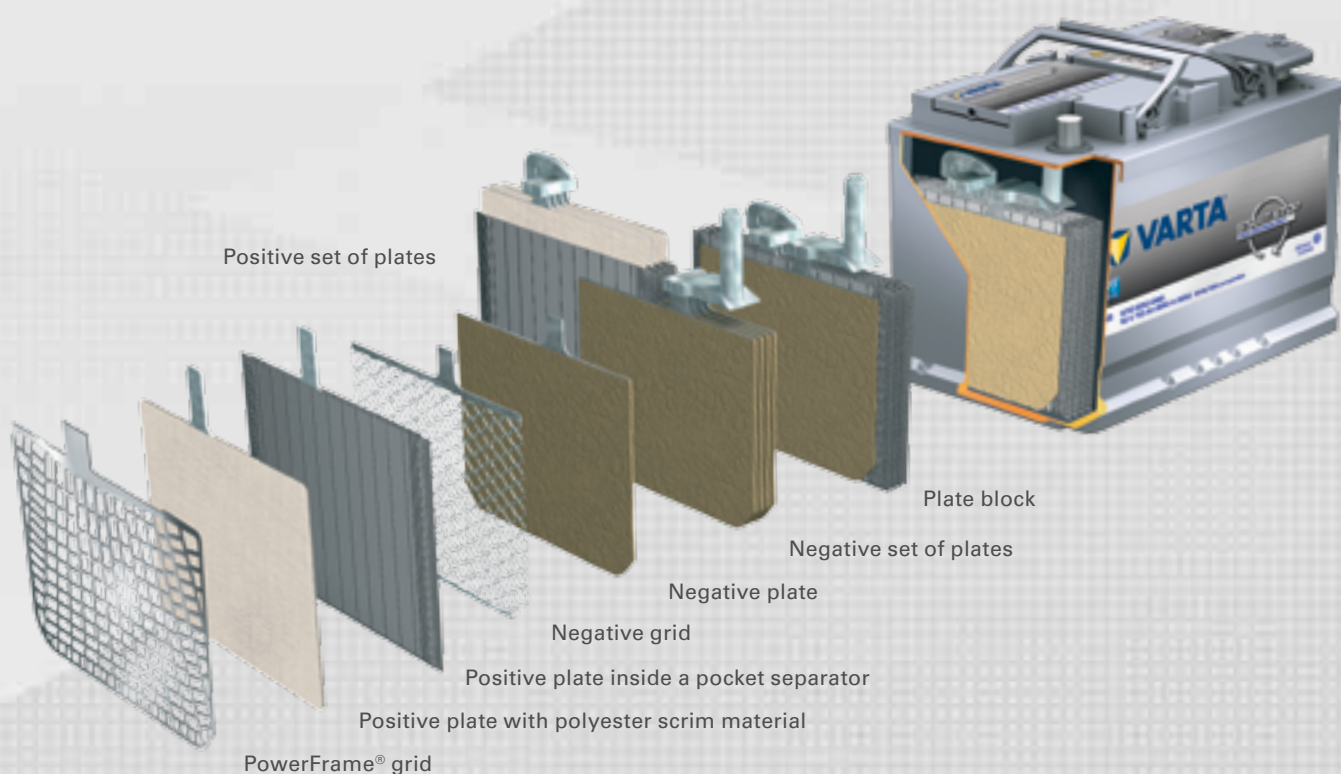

That's because for optimal performance of these advanced vehicle systems, it's essential to have the right battery technology. Which is why VARTA® partners with leading manufacturers to develop innovative solutions for Start-Stop vehicles. Today, VARTA is the market leader supplying virtually all leading manufacturers with AGM Technology batteries for their original equipment.

- Constructed with advanced Absorbent Glass Mat (AGM) technology
- Perfect for vehicles with advanced technology like regenerative braking
- AGM technology prevents corrosion due to acid stratification
- Highest performance, extreme cycle life and spill-proof
- Electrolyte held in the glass fleece separator exerts a uniformly high contact pressure

## ADVANCED PERFORMANCE FOR ENTRY LEVEL START-STOP VEHICLES WITH EFB TECHNOLOGY

Vehicles with a standard, entry-level Start-Stop function still place big energy demands on a battery. And this sophisticated product featuring EFB technology is specifically designed to meet them with ease, providing twice the cycle life of standard lead-acid batteries.

- Constructed with Enhanced Flooded Battery (EFB) technology
- Specifically developed for standard entry-level Start-Stop vehicles
- EFB uses special polyfleece 'scrim' to hold additional active material
- Enhanced cycle performance versus conventional flooded batteries