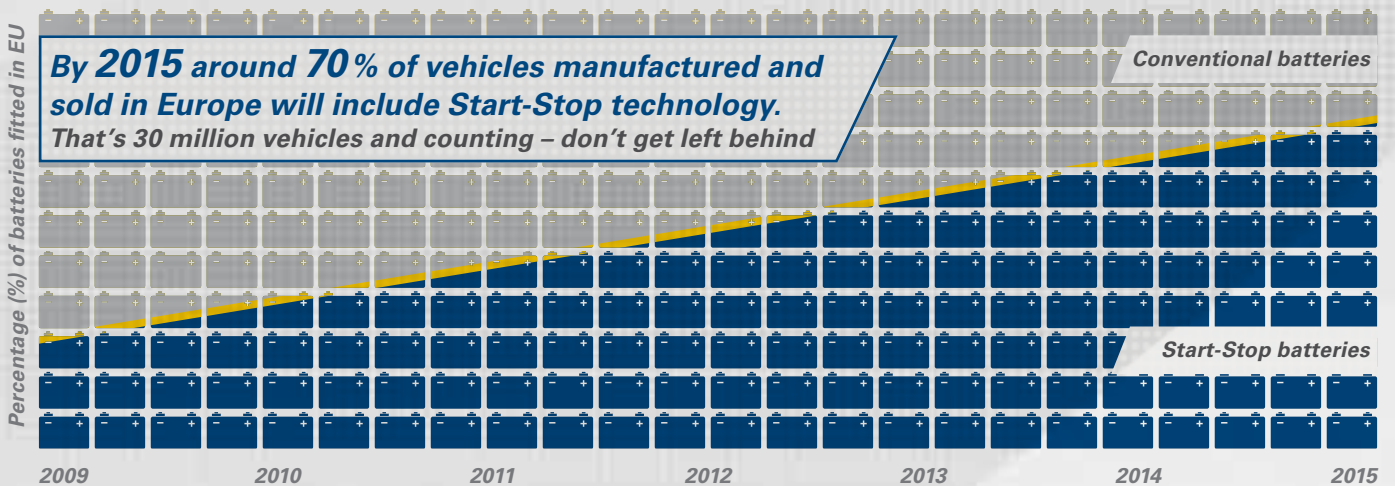

There's an increasing growth in demand for Start-Stop batteries